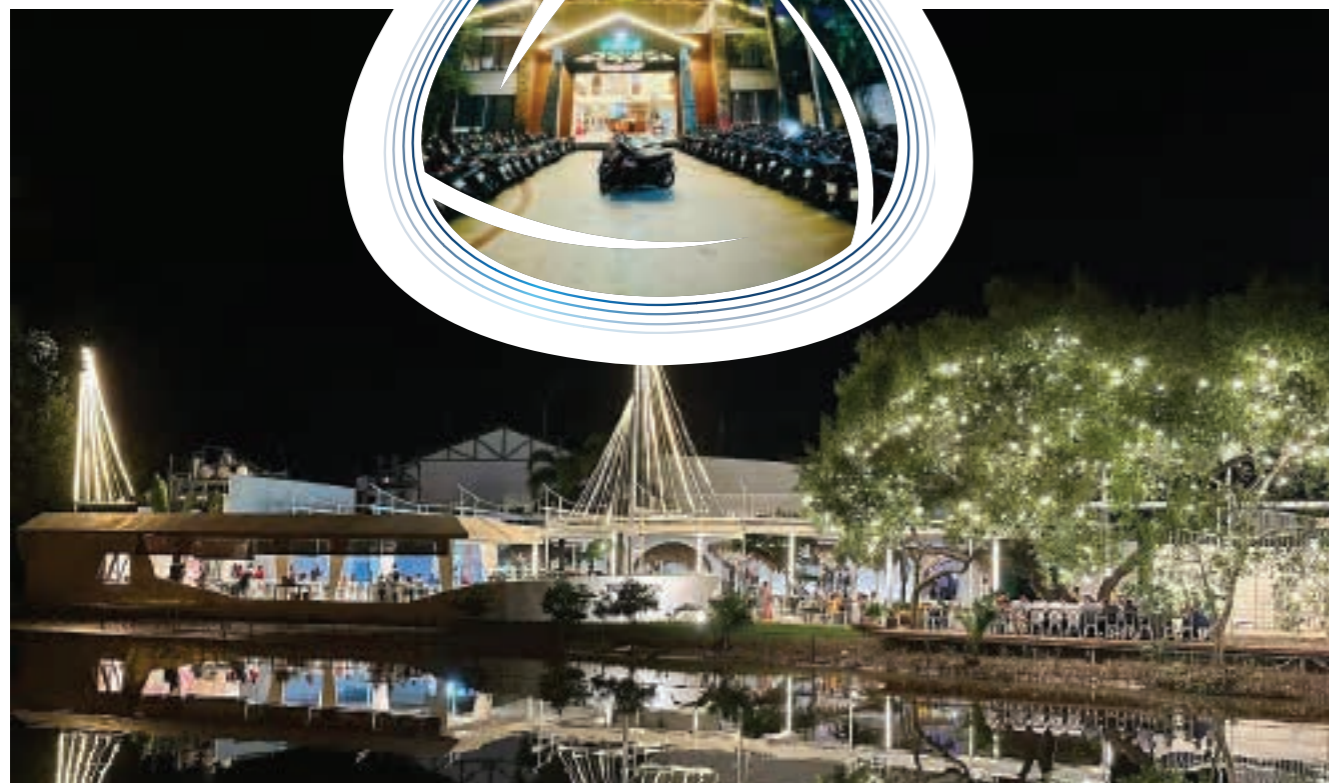

DỰ ÁN TIÊU BIỂU

KHO LẠNH

MINI BẾP NHÀ HÀNG THUYỀN TRĂNG

Địa chỉ: 128 Võ Thị Sáu, Phường 8, Bạc Liêu